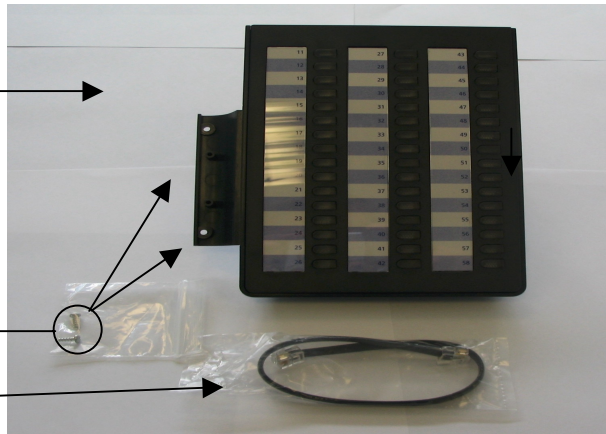

1. Items Supplied

- a) DSS Unit
- b) Screws x 2
- c) Connection cord

DSS Unit

Screws x 2

Executive to DSS Connection Cord

2. Assembly

2 Screws are supplied to secure the DSS to the Executive phone.

The screw hole positions are located under the edge of the Executive phone as shown.

3. Connections

Handset Cord

Executive to DSS Connection Cord

Line Cord

4. Fully Assembled Executive phone with DSS